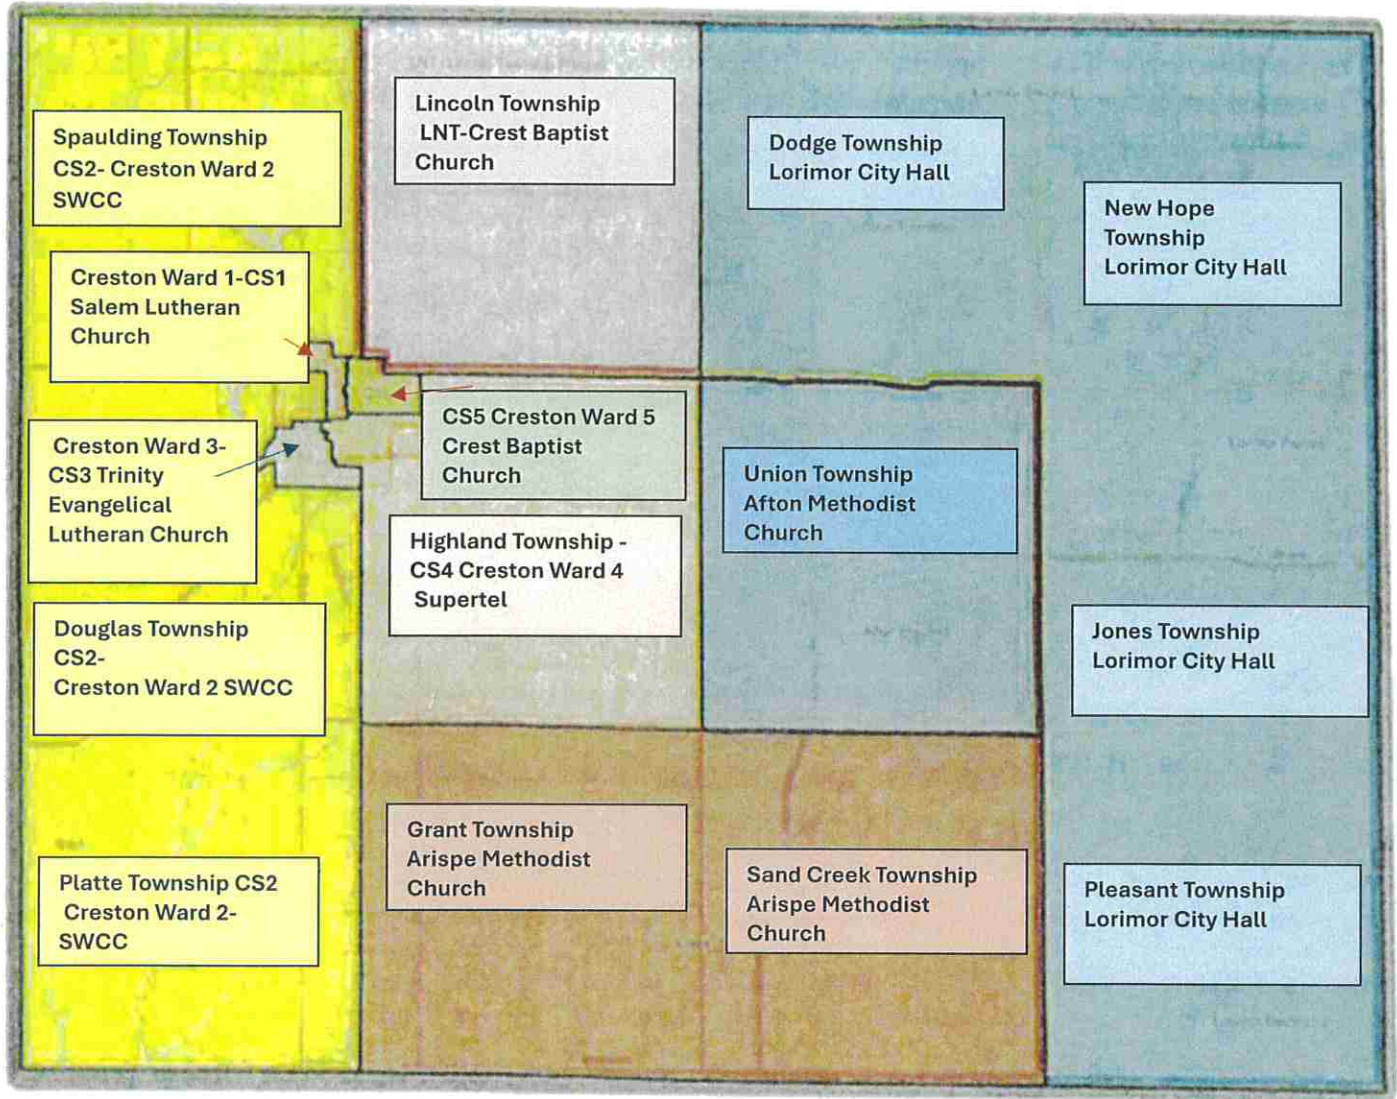

Precinct Map

Senate District 9 & House District 17

Spaulding, Douglas, Platte, Highland
Grant, Union & SandCreek Twp

Cities Of Creston, Cromwell, Afton,
Arispe and Shannon City

Senate District 12 & House District 23

Lincoln, Dodge, New Hope, Jones &
Pleasant Twp

Cities of Lorimor, and Thayer